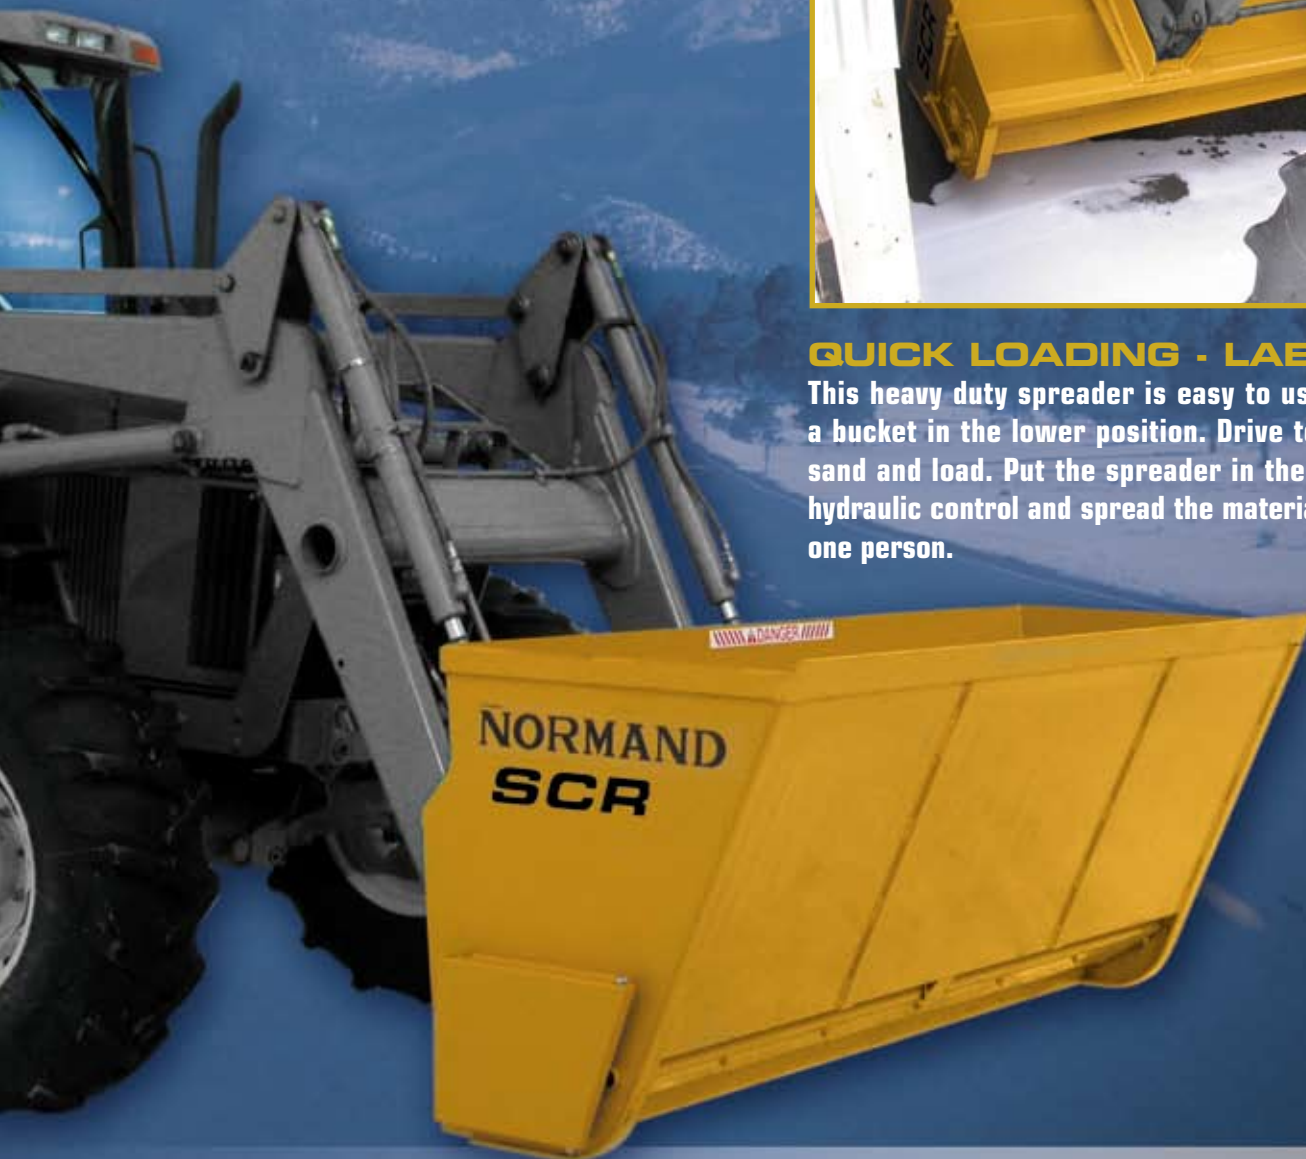

NORMAND[®]

SELF-LOADING SAND AND SALT SPREADER SCR

ECONOMIC

Normand's SCR spreader is perfect to spread sand, salt and other aggregate to control ice and snow on driveways, parking lots, side-walks and other applications.

QUICK LOADING - LABOR SAVING

This heavy duty spreader is easy to use. Use the hopper as a bucket in the lower position. Drive the tractor into the sand and load. Put the spreader in the upper position, start hydraulic control and spread the material. Can be operated by one person.

Quality - Sturdiness - Reliability

SPREAD

The flow of material spreaded is obtained by the control speed of the roller feeder as well as opening and closing of shutter.

FRONT MOUNTING

The Normand's SCR spreader can be fixed on most tractor's loader. Adjustables plates are installed on the spreader to receive various quick attachments available on the market.

SPECIFICATIONS	SCR-54	SCR-72	SCR-86	SCR-92	SCR-98
Capacity (yard/lbs)	0.55 yard 1340 lbs	0.7 yard 1700 lbs	1.1 yard 2670 lbs	1.2 yard 2910 lbs	1.3 yard 3160 lbs
<small>The capacity may depend on the material used</small>					
Spreader width	48"	66"	80"	86"	92"
Width	54"	72"	86"	92"	98"
Depth	35"	35"	37"	37"	37"
Height	32"	32"	38"	38"	38"
Hydraulic motor	included	included	included	included	included
Cushion valve	included	included	included	included	included
Check valve	included	included	included	included	included
Weight	349 lbs	518 lbs	749 lbs	787 lbs	825 lbs
OPTIONS					
Quick attach for loaders	For most loaders				
Quick attach plate for skid steer	optional	optional	optional	optional	optional
For use on rear tractor	optional	optional	optional	optional	optional